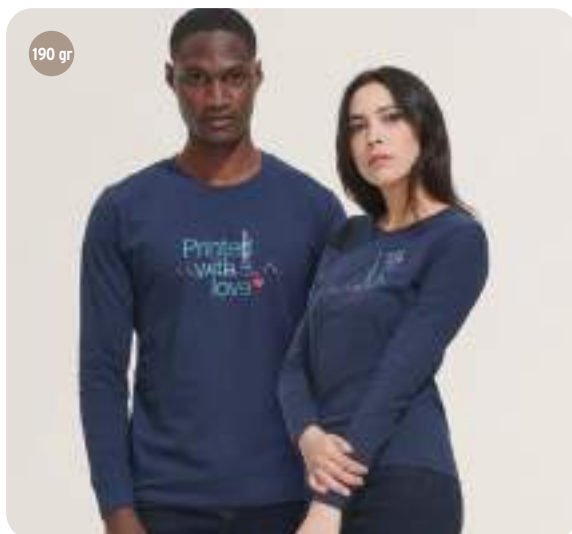

190 gr

LONG SLEEVES

SOL'S Imperial LSL MEN S02074
SOL'S Imperial LSL WOMEN S02075

Long sleeve T-shirt. Jersey 190.
100% semi-combed ringspun cotton.
Printing techniques Screen printing*,E,TDT,TR,TT