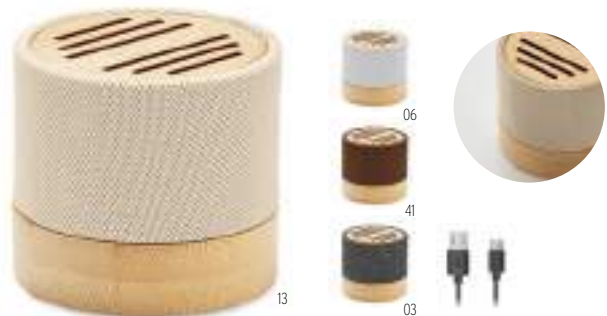

Bool MO6847

5.0 wireless speaker in RPET casing with bamboo detail on top. 1 Rechargeable Li-ION 300 mAh battery included. Includes an SD card port and an AUX/ USB cable. Output data: 3W, 3 Ohm and 5V. Playing time approx. 3h. **Size** Ø6,1x5,3 cm **Print technique** Round screen printing ,L,P