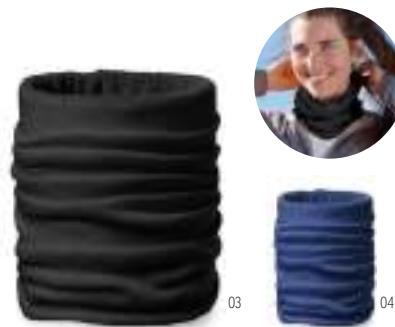

Daria MO8561

Multifunctional trendy scarf made of microfiber.
Size 47x25 cm **Print technique** Screen transfer,TD,TR