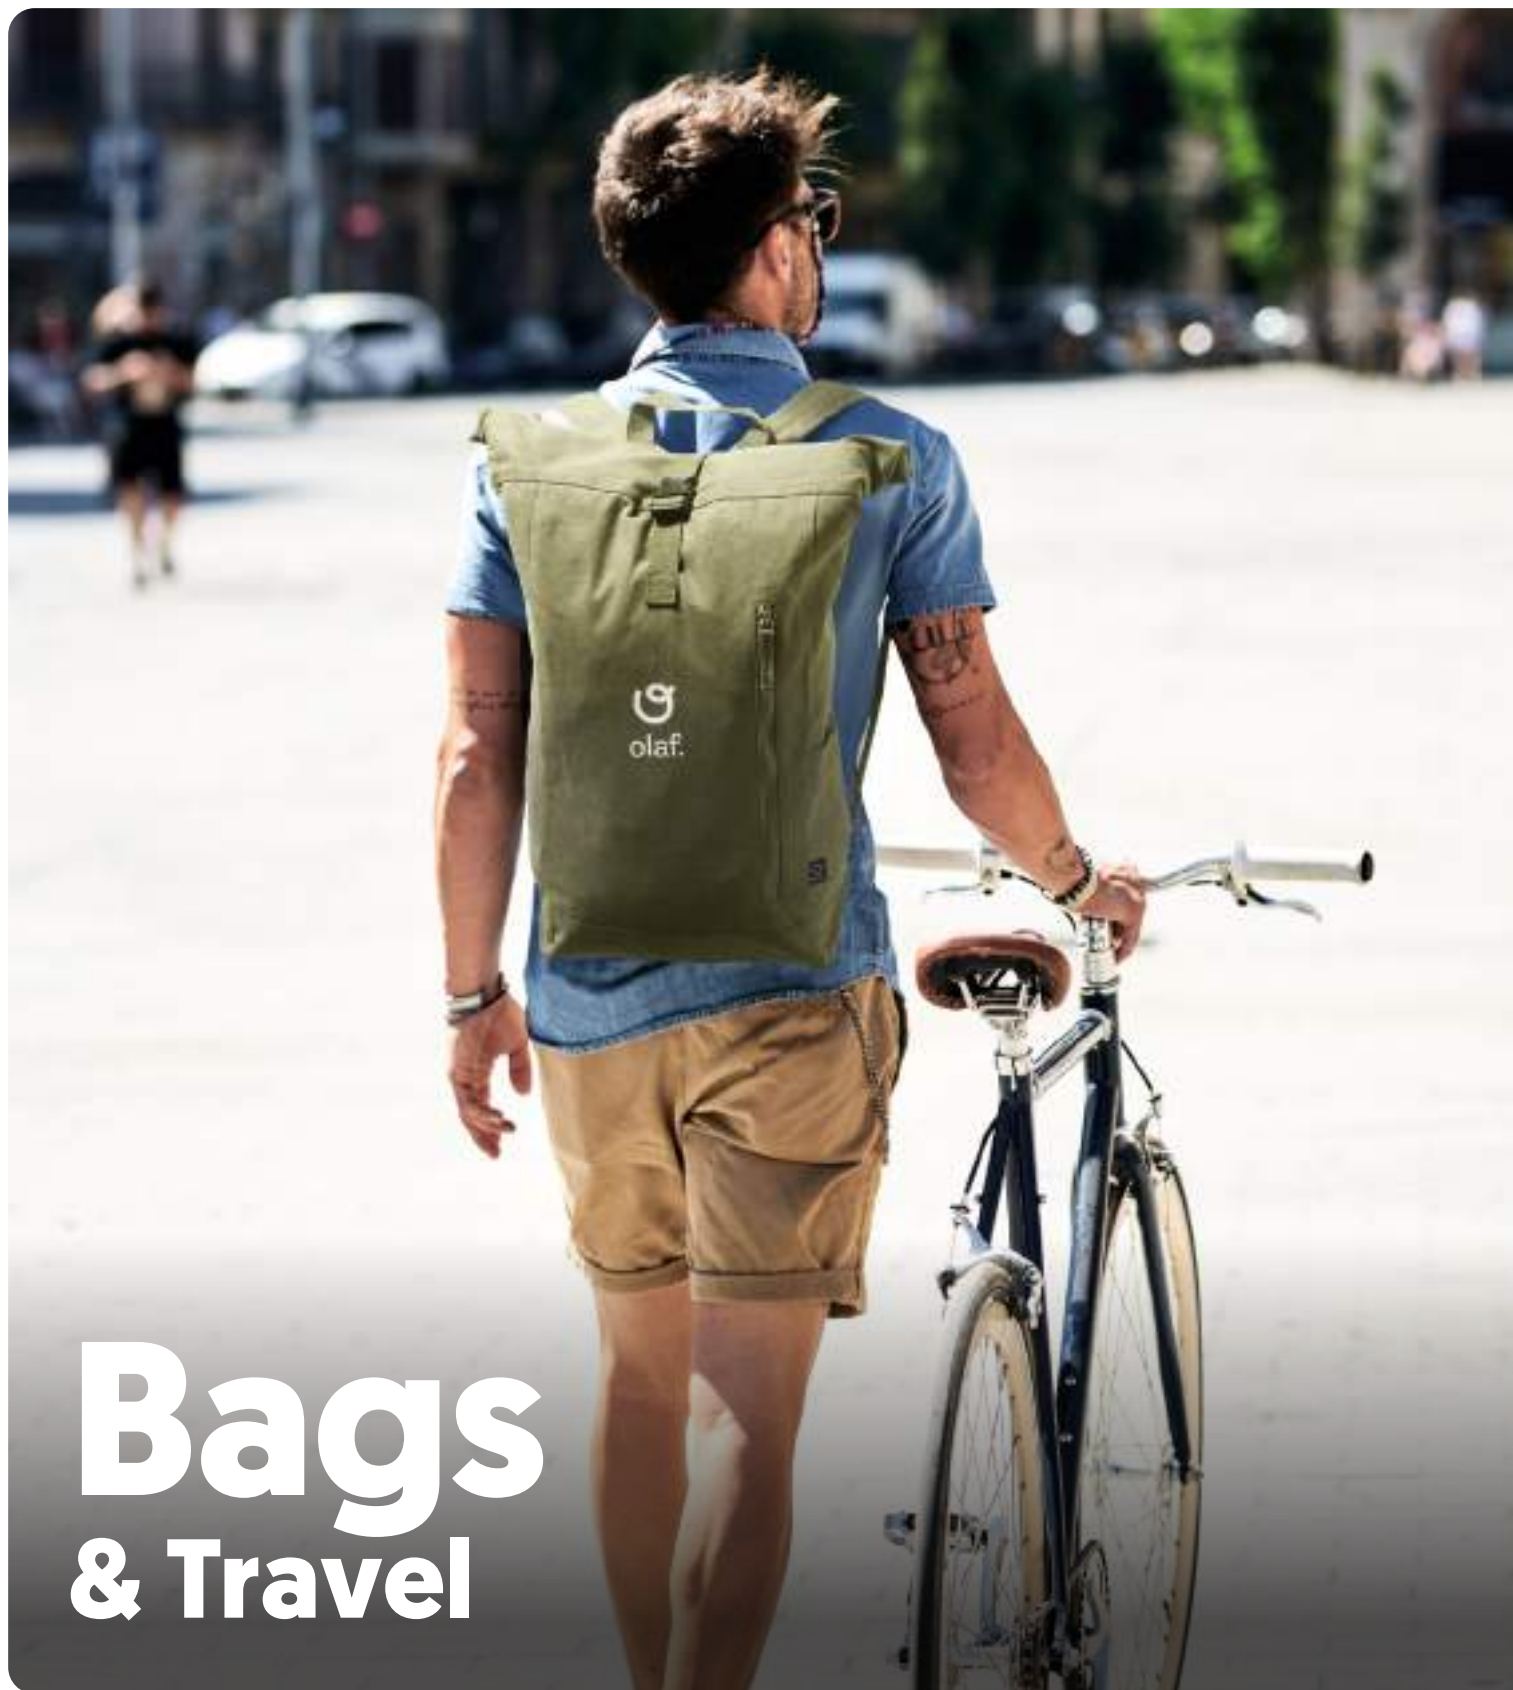

Bags & Travel