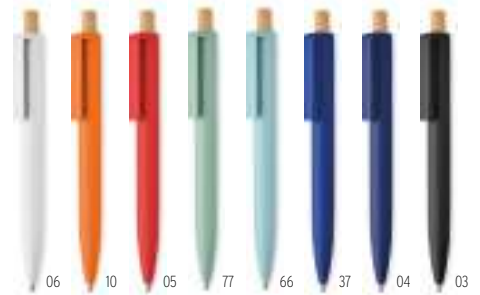

Pen MO2304 ●

Push button ball pen in recycled ABS with bamboo push button. Blue ink. **Size** 13,4x1,5x1,1 cm **Print technique** Round screen printing ,P