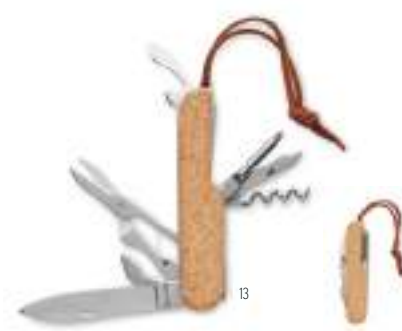

Multikork MO6957 ●

Stainless steel multi-function pocket knife with a cork cover and PU cord. 7 functions. It includes 2 openers, knife, scissor, screwdriver with Philips tips, file and wine opener. **Size** 9,2x2,4x1,7 cm **Print technique** Pad printing,L