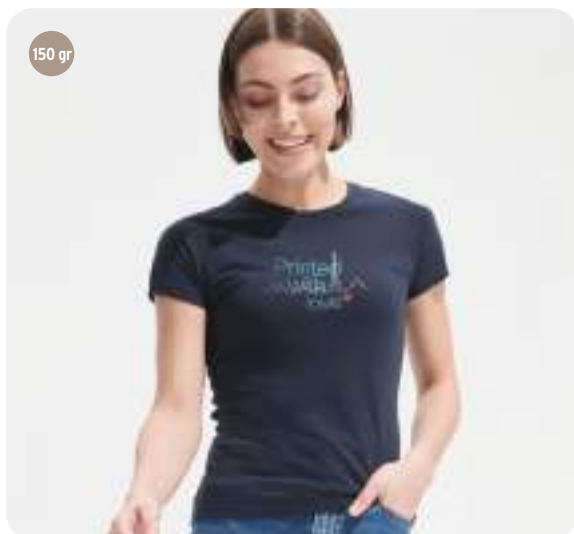

150 gr

SOFT TOUCH

SOL'S REGENT FIT S00553
SOL'S REGENT FIT WOMEN S02758

Round neck T-shirt. Jersey 150.
100% semi-combed Ringspun cotton.
Printing techniques Screen printing*,E,TDT,TR,TT

XS / S / M / L / XL / XXL

SOL'S REGENT FIT KIDS **S01183** > 422

150 gr

V NECK

SOL'S VICTORY S11150
SOL'S MOON S11388

V-neck T-shirt. Jersey 150.
100% semi-combed Ringspun cotton.
Printing techniques Screen printing*,E,TDT,TR,TT

S / M / L / XL / XXL / 3XL

BEST SELLER

SOL'S MISS S11386

Round neck T-shirt. Jersey 150.
100% semi-combed Ringspun cotton.
Printing techniques Screen printing*,E,TDT,TR,TT

S / M / L / XL / XXL

150 gr