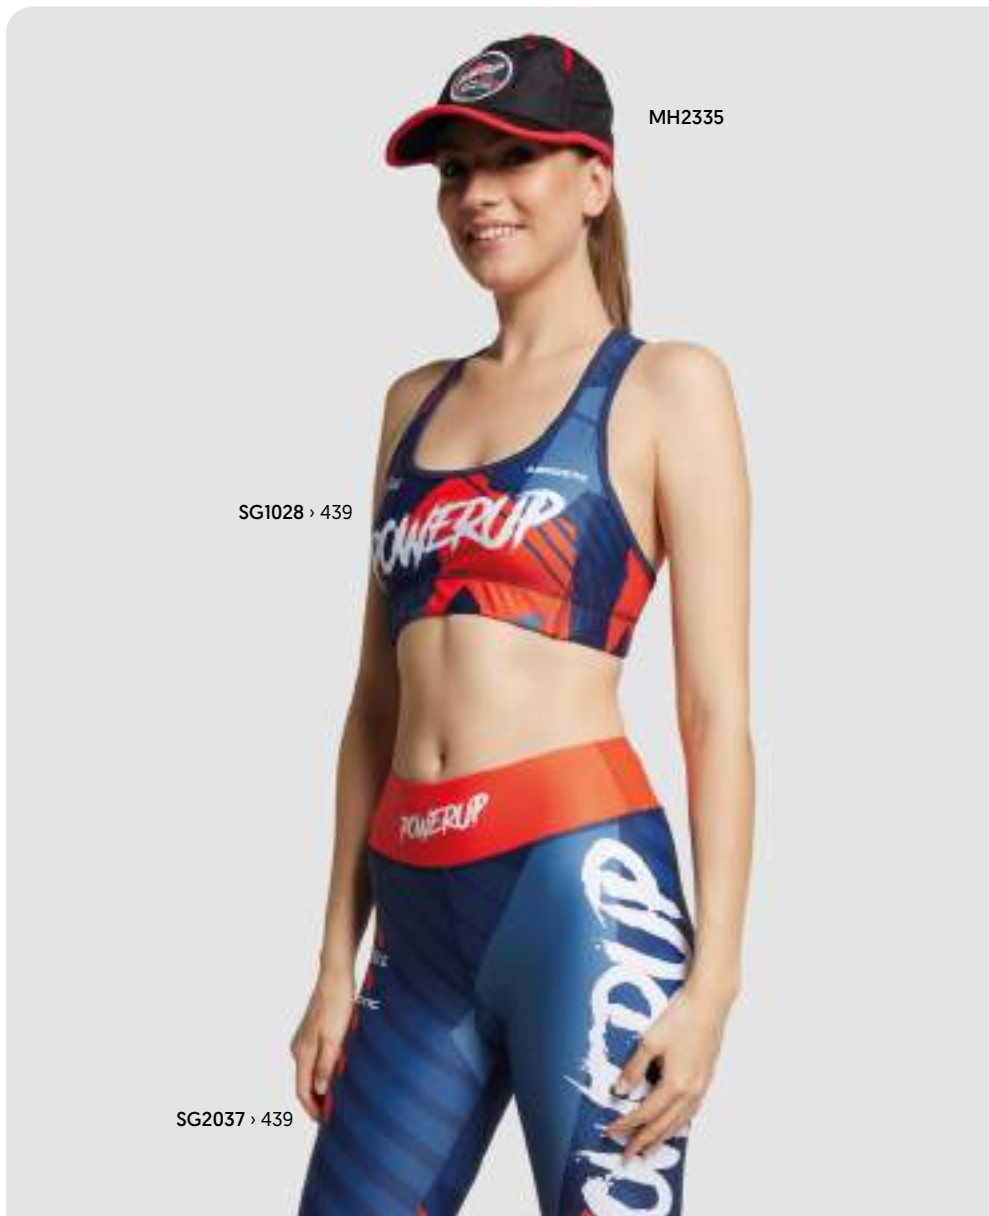

Pick your favourite style and
customise it in the colours of your
choice, matching your brand.

Delivery time: from 6 weeks.

MH2335

SG1028 › 439

MH2335

368

SG2037 › 439

yourChoice