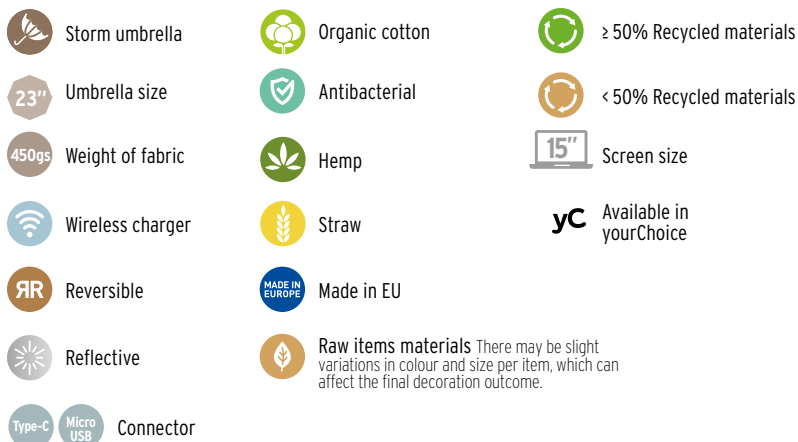

GENERAL PICTOGRAMS