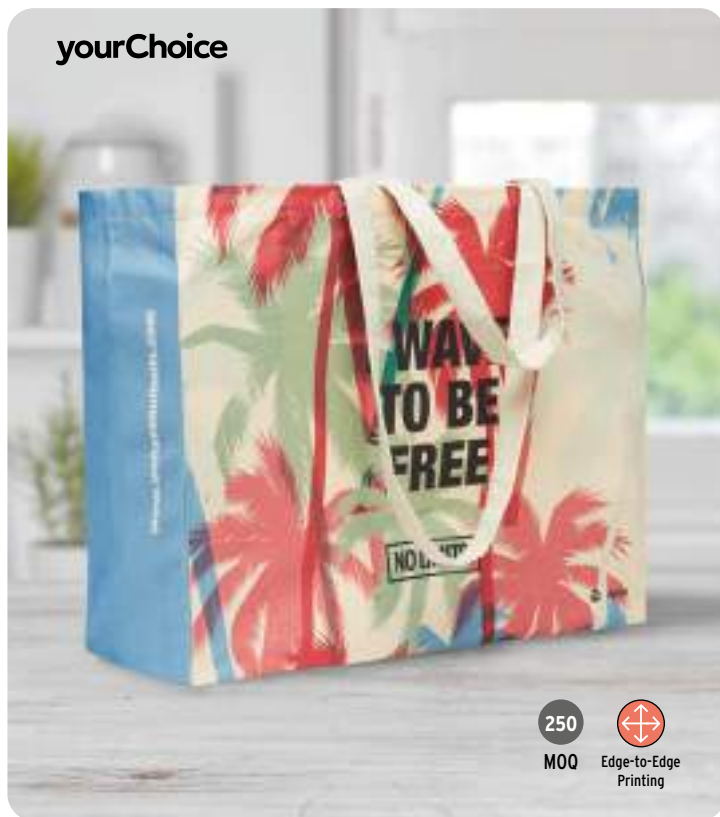

yourChoice

250
MOQ

Edge-to-Edge
Printing