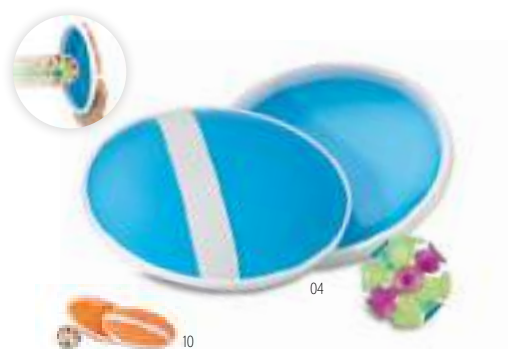

Catch&Play IT3852

Ball catch game including one suction ball and a pair of suction ball holders. **Size** Ø15x2 cm
Print technique Pad printing,DL