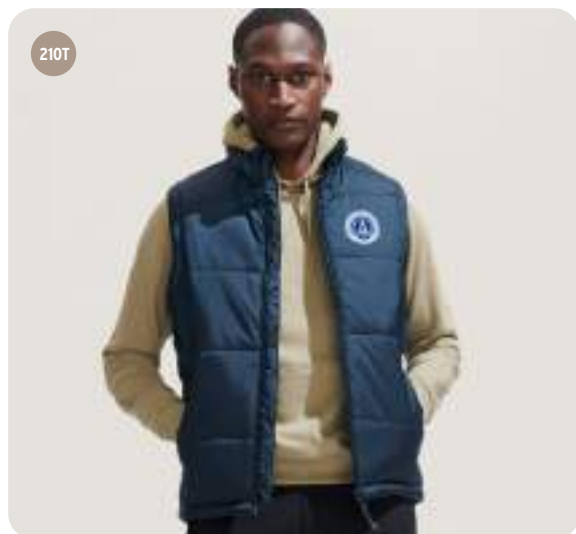

210T

BODYWARMER

SOL'S WARM S44002

Bodywarmer. Polyamide 210T. 100% Polyamide.
100% Polyester lining and padding . AC coating.
Printing techniques Embroidery*

S / M / L / XL / XXL / 3XL / 4XL / 5XL